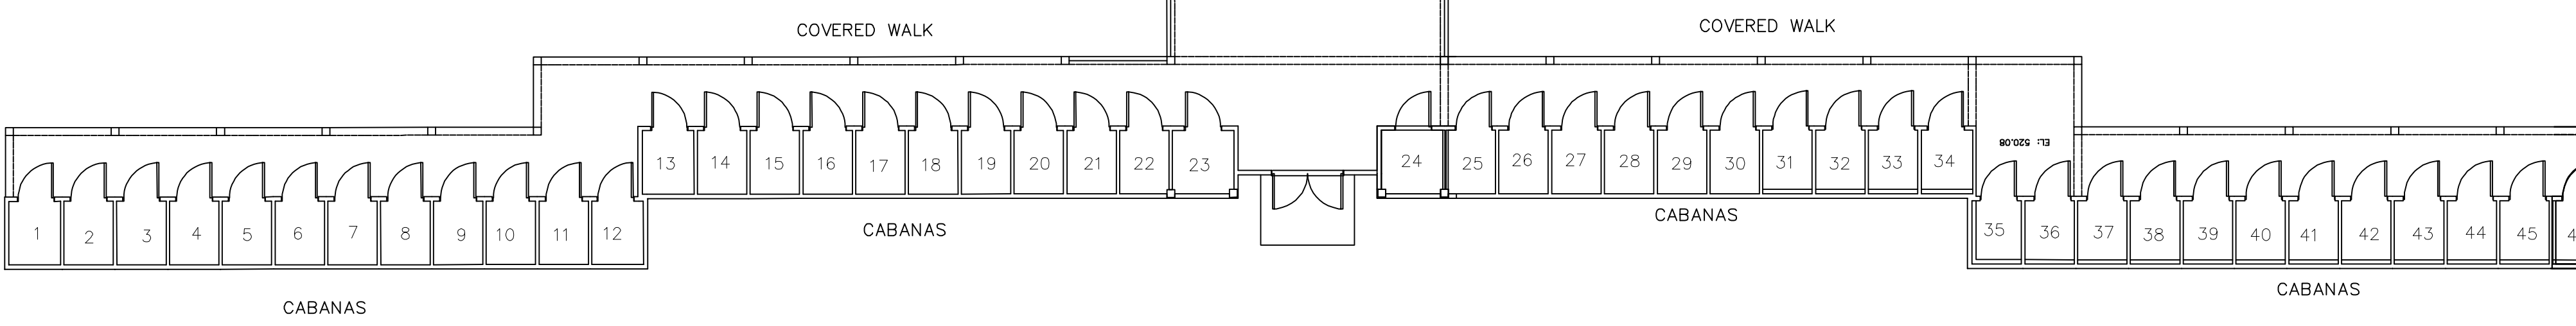

AKWA MARINA CABANAS LAYOUT

POOL SIDE CABANAS #1-23 $400 PER YEAR + $50 KEY DEPOSIT

GRASS SIDE CABANAS WITH MINI FRIDGE POWER OUTLET #25-69 $500 PER YEAR + $50 KEY DEPOSIT

LUXURY STADIUM CABANAS #1A-20C STARTING @ $2650 PER YEAR + SECURITY DEPOSIT

PLEASE CALL FOR ADDITIONAL DETAILS / AVAILIBLITY 603-668-8220

FIRST FLOOR