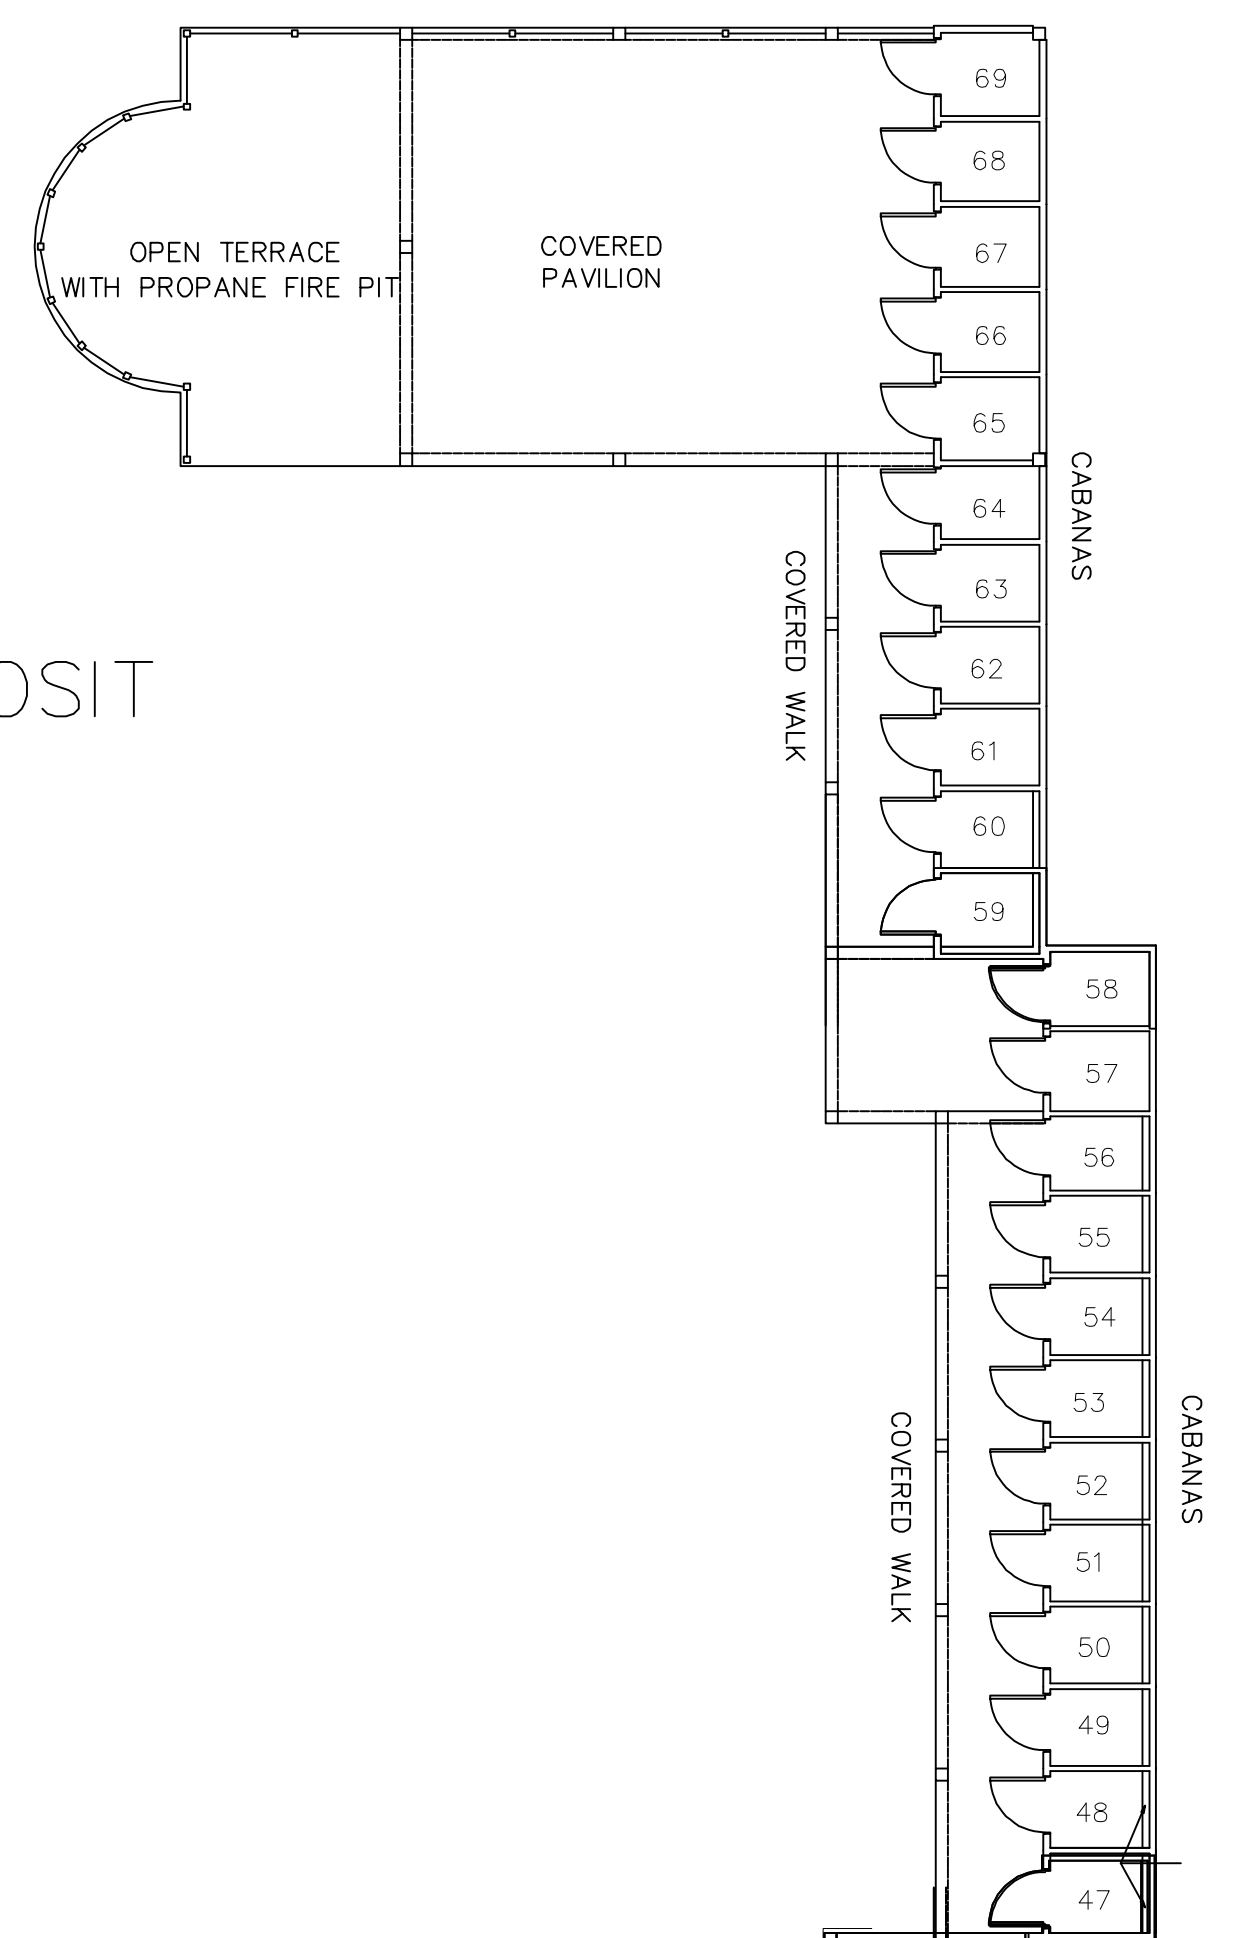

# AKWA MARINA CABANAS LAYOUT

POOL SIDE CABANAS #1-23 \$400 PER YEAR + \$50 KEY DEPOSIT

GRASS SIDE CABANAS WITH MINI FRIDGE POWER OUTLET #25-69 \$500 PER YEAR + \$50 KEY DEPOSIT

LUXURY STADIUM CABANAS #1A-20C STARTING @ \$2650 PER YEAR + SECURITY DEPOSIT

PLEASE CALL FOR ADDITIONAL DETAILS / AVAILIBLITY 603-668-8220

FIRST FLOOR

SECOND FLOOR

THIRD FLOOR