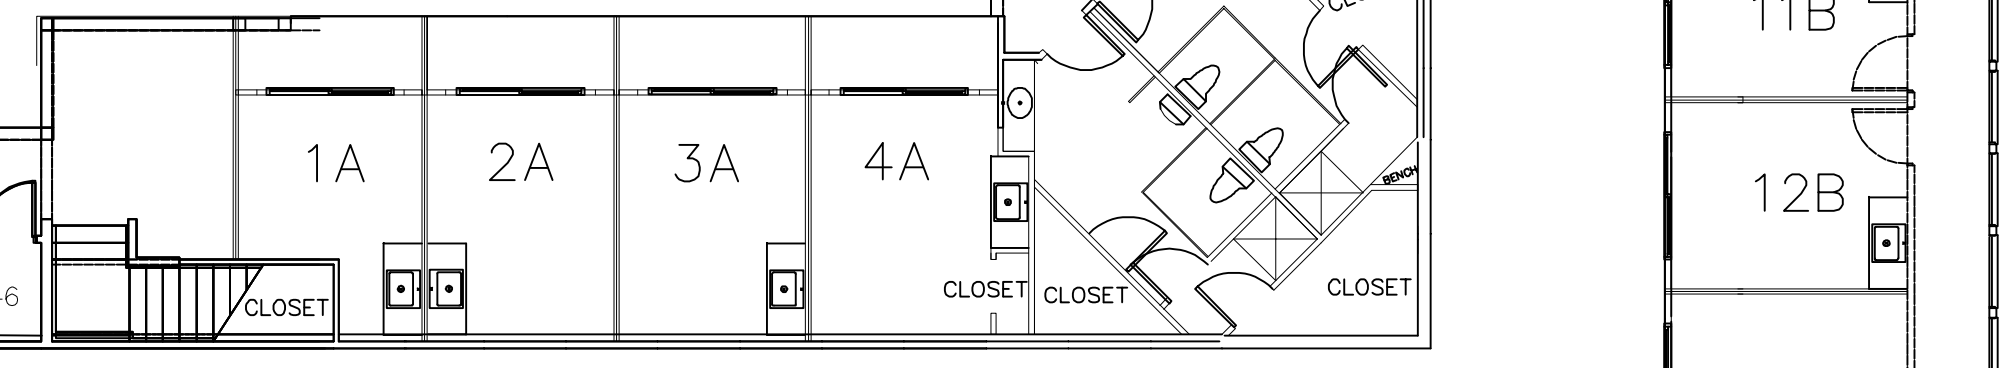

# AKWA MARINA CABANAS LAYOUT

POOL SIDE CABANAS #1-23 \$400 PER YEAR + \$50 KEY DEPOSIT

GRASS SIDE CABANAS WITH MINI FRIDGE POWER OUTLET #25-69 \$500 PER YEAR + \$50 KEY DEPOSIT

LUXURY STADIUM CABANAS #1A-20C STARTING @ \$2650 PER YEAR + SECURITY DEPOSIT

PLEASE CALL FOR ADDITIONAL DETAILS / AVAILIBLITY 603-668-8220

FIRST FLOOR

SECOND FLOOR

THIRD FLOOR