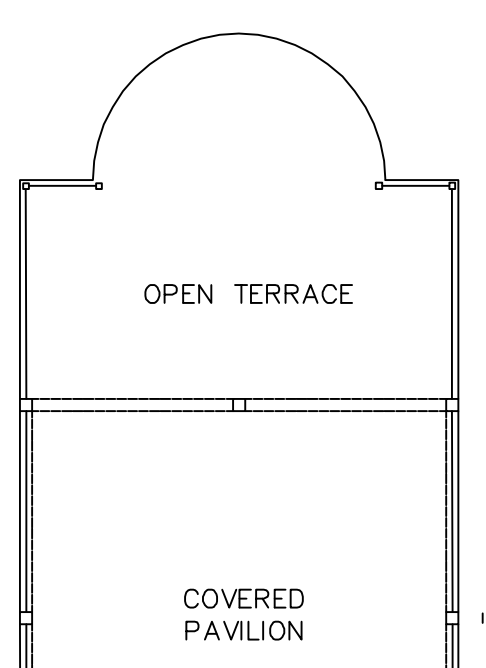

# AKWA MARINA CABANAS LAYOUT

POOL SIDE CABANAS #1-23 \$400 PER YEAR + \$50 KEY DEPOSIT

GRASS SIDE CABANAS WITH MINI FRIDGE POWER OUTLET #25-69 \$500 PER YEAR + \$50 KEY DEPOSIT

LUXURY STADIUM CABANAS #1A-20C STARTING @ \$2650 PER YEAR + SECURITY DEPOSIT

PLEASE CALL FOR ADDITIONAL DETAILS / AVAILIBLITY 603-668-8220

FIRST FLOOR

SECOND FLOOR

THIRD FLOOR