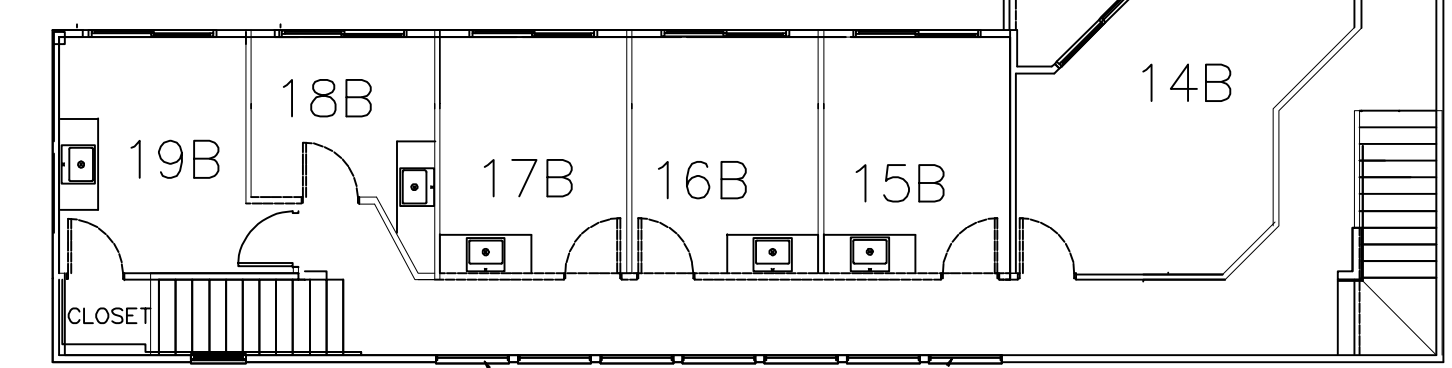

# AKWA MARINA CABANAS LAYOUT

POOL SIDE CABANAS #1-23 \$400 PER YEAR + \$50 KEY DEPOSIT

GRASS SIDE CABANAS WITH MINI FRIDGE POWER OUTLET #25-69 \$500 PER YEAR + \$50 KEY DEPOSIT

LUXURY STADIUM CABANAS #1A-20C STARTING @ \$2650 PER YEAR + SECURITY DEPOSIT

PLEASE CALL FOR ADDITIONAL DETAILS / AVAILIBLITY 603-668-8220

FIRST FLOOR

SECOND FLOOR

THIRD FLOOR